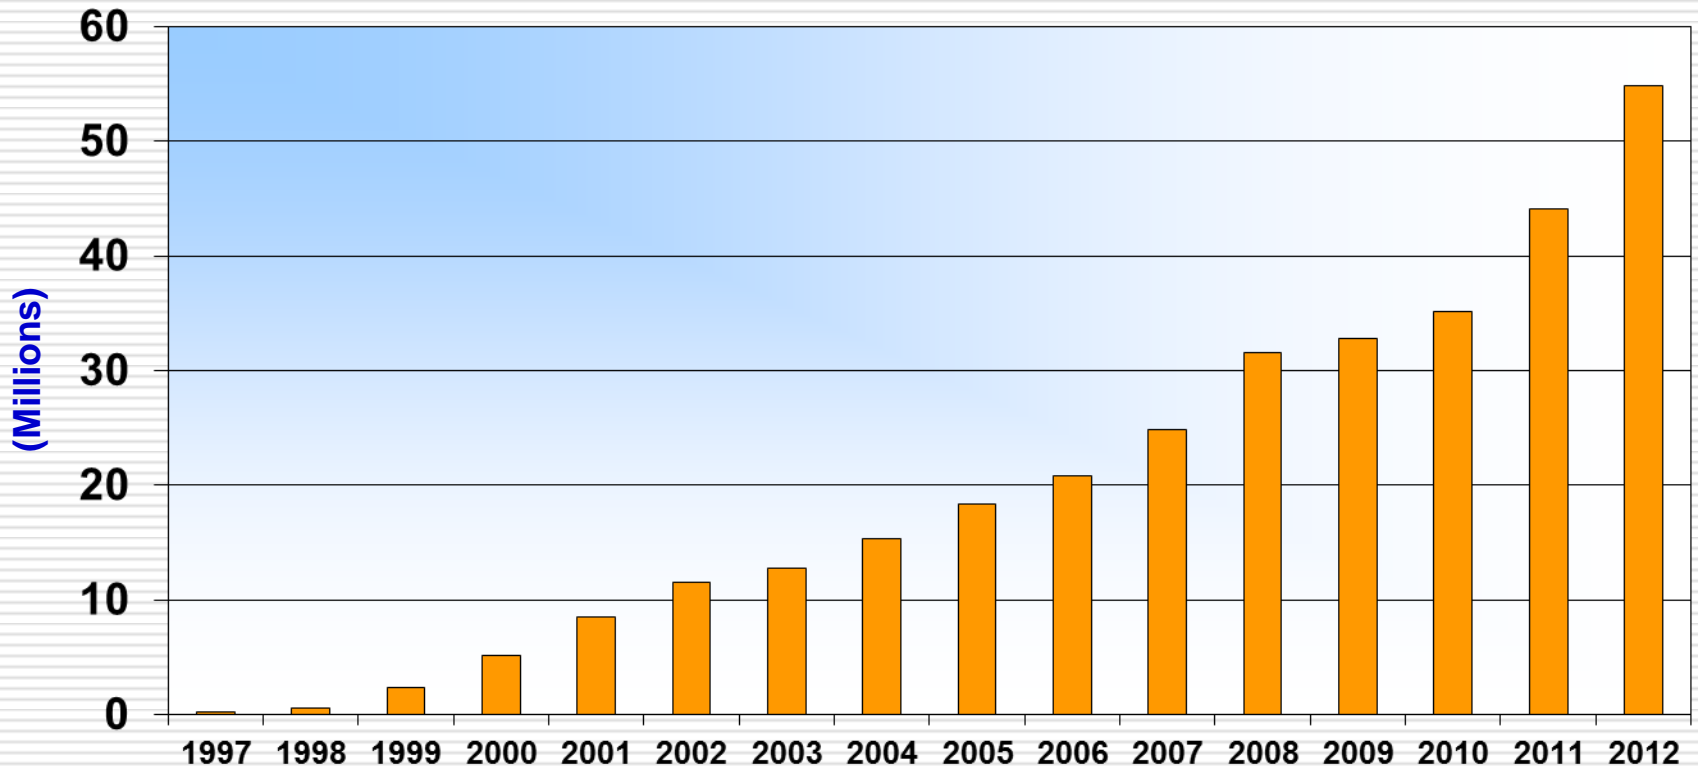

Saudi Arabian Monetary Agency

'SARIE' Payment System

Total VALUE of Payments 1997 to 2012

Saudi Arabian Monetary Agency

'SARIE' Payment System

Total Nos. of Transactions 1997 to 2012

Saudi Arabian Monetary Agency

'SARIE' Payment System

Direct Debit - VALUE 1997 to 2012

Direct Debit - VOLUME 1997 to 2012