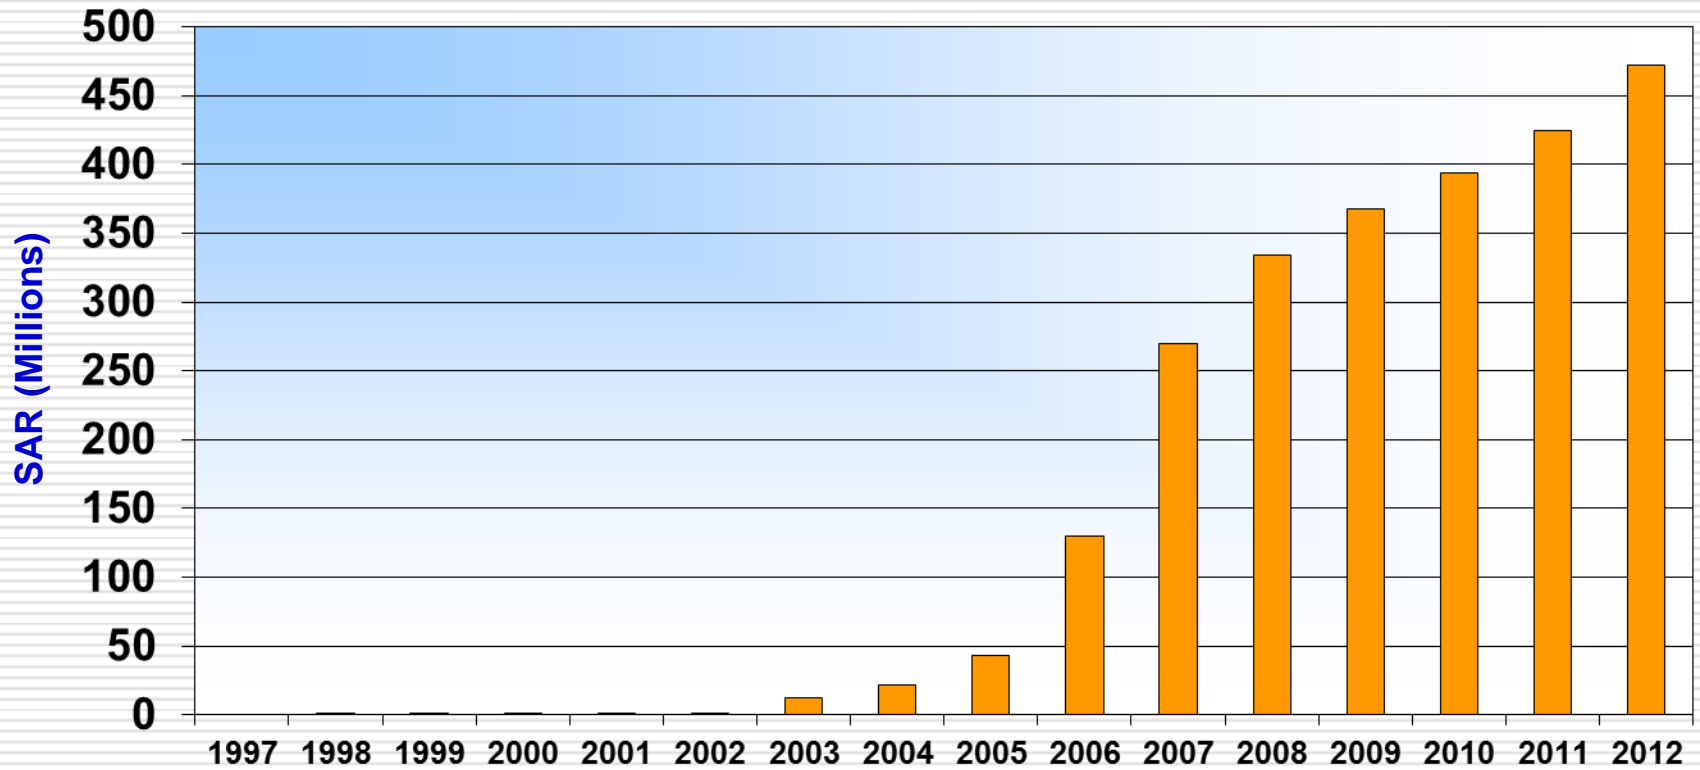

Saudi Arabian Monetary Agency

'SARIE' Payment System

Total VALUE of Payments 1997 to 2012

Saudi Arabian Monetary Agency

'SARIE' Payment System

Total Nos. of Transactions 1997 to 2012

Saudi Arabian Monetary Agency

'SARIE' Payment System

Direct Debit - VALUE 1997 to 2012

Direct Debit - VOLUME 1997 to 2012