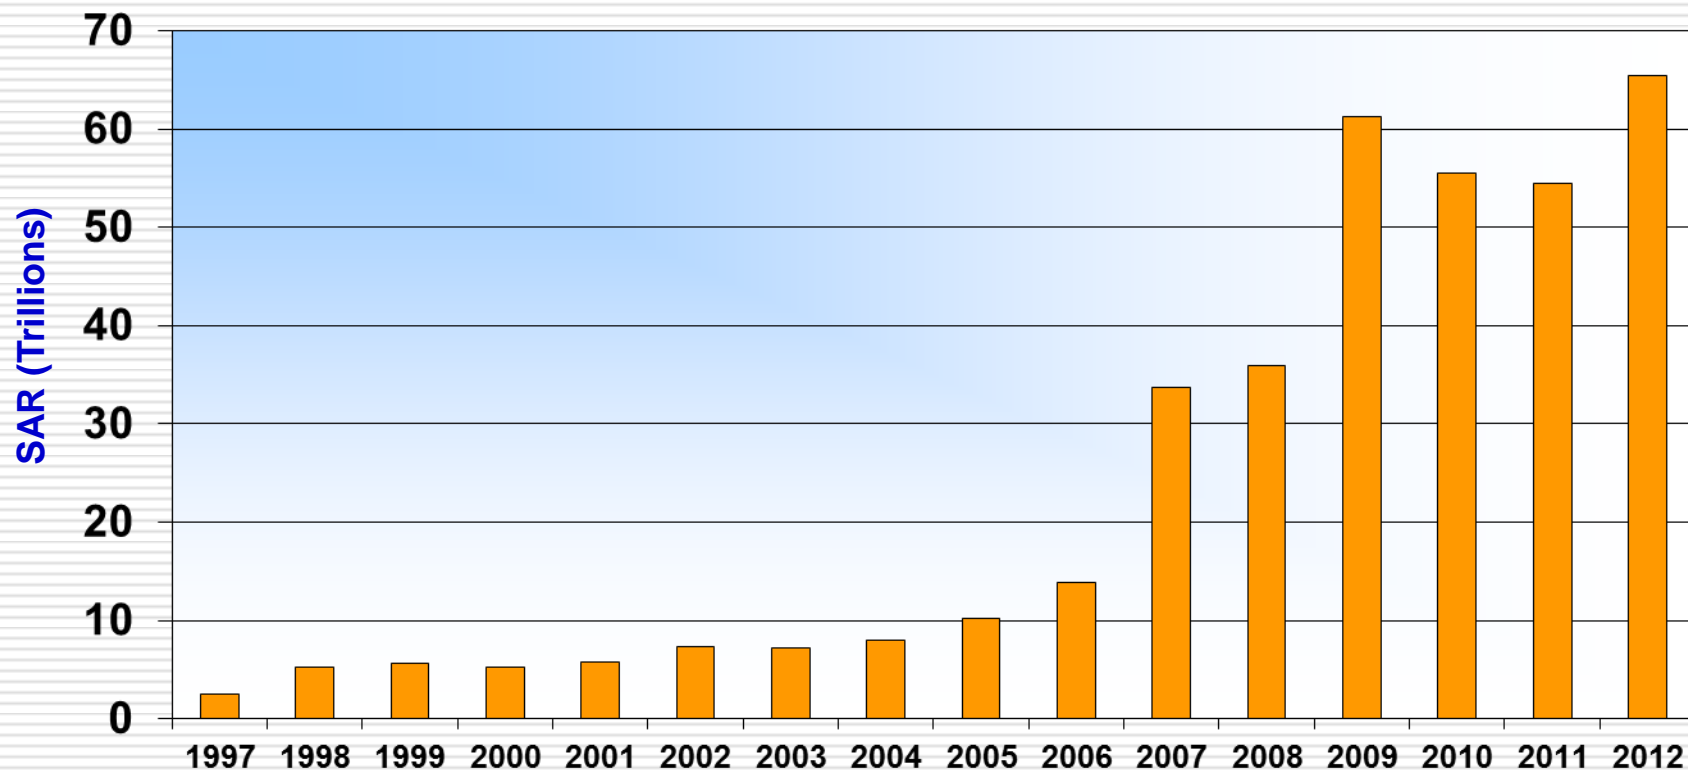

Saudi Arabian Monetary Agency

'SARIE' Payment System

Total VALUE of Payments 1997 to 2012

Saudi Arabian Monetary Agency

'SARIE' Payment System

Total Nos. of Transactions 1997 to 2012

Saudi Arabian Monetary Agency

'SARIE' Payment System

Direct Debit - VALUE 1997 to 2012

Direct Debit - VOLUME 1997 to 2012